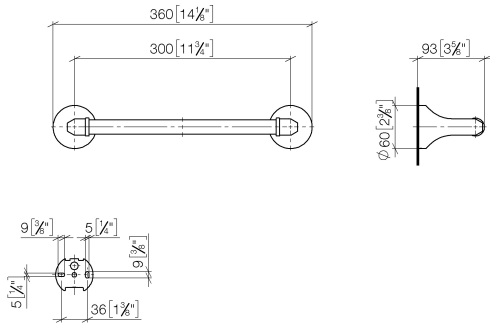

83 030 361

- gauge 300 mm
- width 360mm
- height 60 mm
- rosette Ø 60 mm
- 90mm projection

	Chrome	83 030 361-00
	Brushed Platinum	83 030 361-06
	Platinum	83 030 361-08
	Durabass (23kt Gold)	83 030 361-09
	Brushed Durabass (23kt Gold)	83 030 361-28
	Brushed Dark Platinum	83 030 361-99

Recommended miscellaneous

MADISON Mounting for towel bar/tumbler mounting on two sides - 12 358 970 90
 •for towel bar mounting plus towel bar mounting on back.

83 030 361

mm [inches]

83 030 361

Spare parts list

No.	Item Number	Name	Quantity used	Delivery time
1	05 17 97 507 00 90	fixing set	2	2
2	04 31 11 140 00 90	pin	2	2